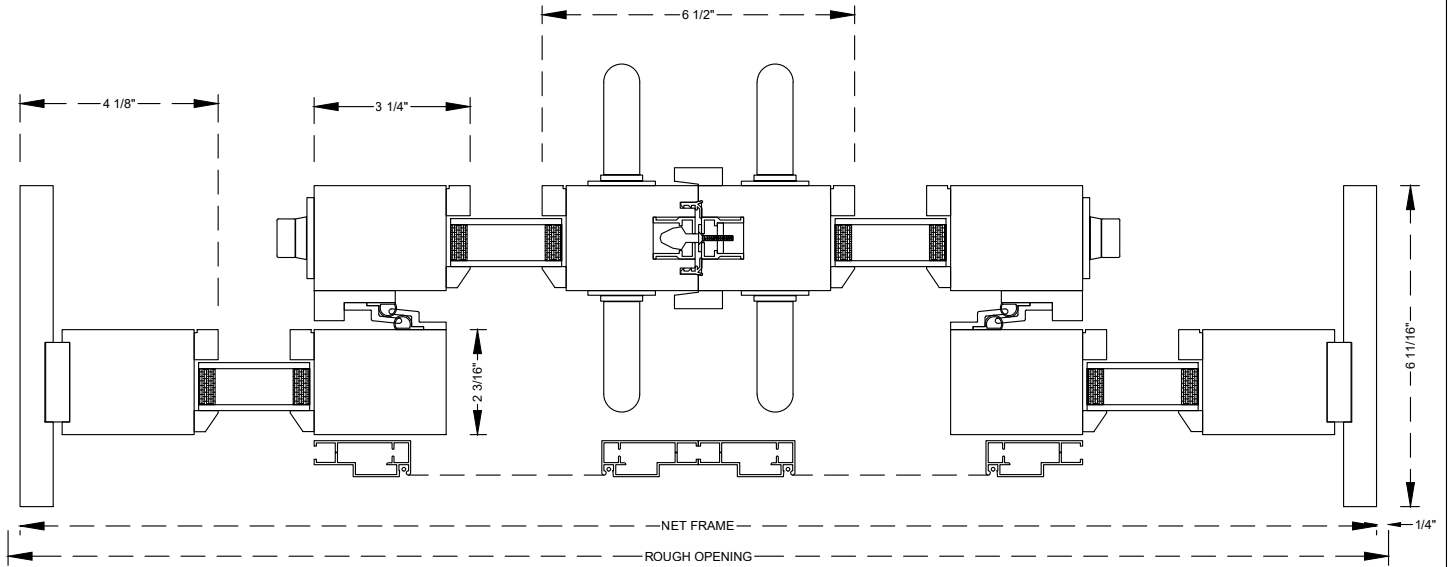

Lift/Slide Door

Section Details : BX Frame, OX, 6-11/16 Jamb

Section Details : BX Frame, XXO, 9-9/16 Jamb

Section Details : BX Frame, OXXO, 6-11/16 Jamb

Lift/Slide Door

Section Details : BX Frame, OX, 6-11/16" Jamb Contemporary Sash Square Detail
SCALE: 3" = 1'-0"

Jamb and Interlock

Lift/Slide Door

Section Details : BX Frame, XX0, 9-9/16" Jambs

SCALE: 3" = 1'-0"

Jambs and Interlock

Head & Sill

Lift/Slide Door

Section Details : BX Frame, OXXO, 6-11/16" Jambs

SCALE: 3" = 1'-0"

Jambs and Interlock

Head & Sill