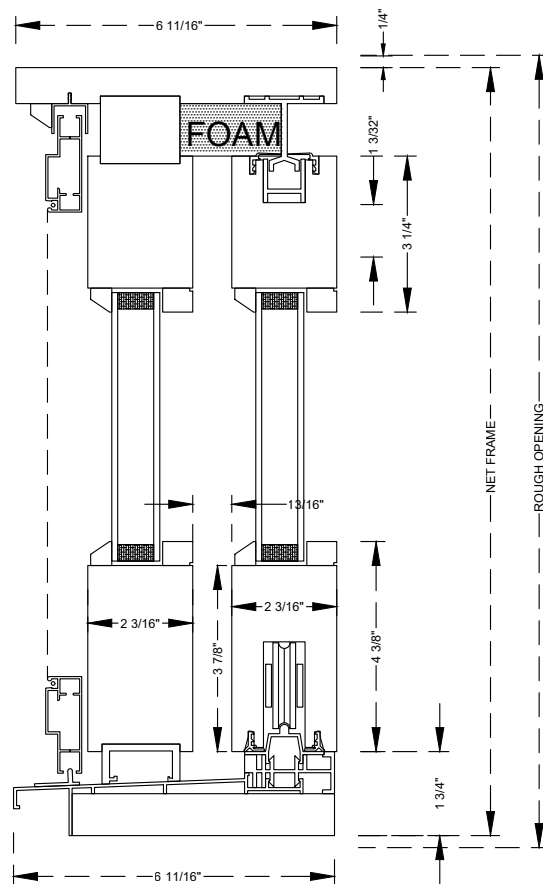

Lift/Slide Door

Section Details : BX Frame, OX, 6-11/16 Jamb

Section Details : BX Frame, XXO, 9-9/16 Jamb

Section Details : BX Frame, OXXO, 6-11/16 Jamb

Lift/Slide Door

Section Details : BX Frame, OX, 6-11/16" Jamb Contemporary Sash Square Detail
SCALE: 3" = 1'-0"

Jamb and Interlock

Lift/Slide Door

Section Details : BX Frame, XX0, 9-9/16" Jambs

SCALE: 3" = 1'-0"

Jambs and Interlock

Head & Sill

Lift/Slide Door

Section Details : BX Frame, OXXO, 6-11/16" Jambs

SCALE: 3" = 1'-0"

Jambs and Interlock

Head & Sill