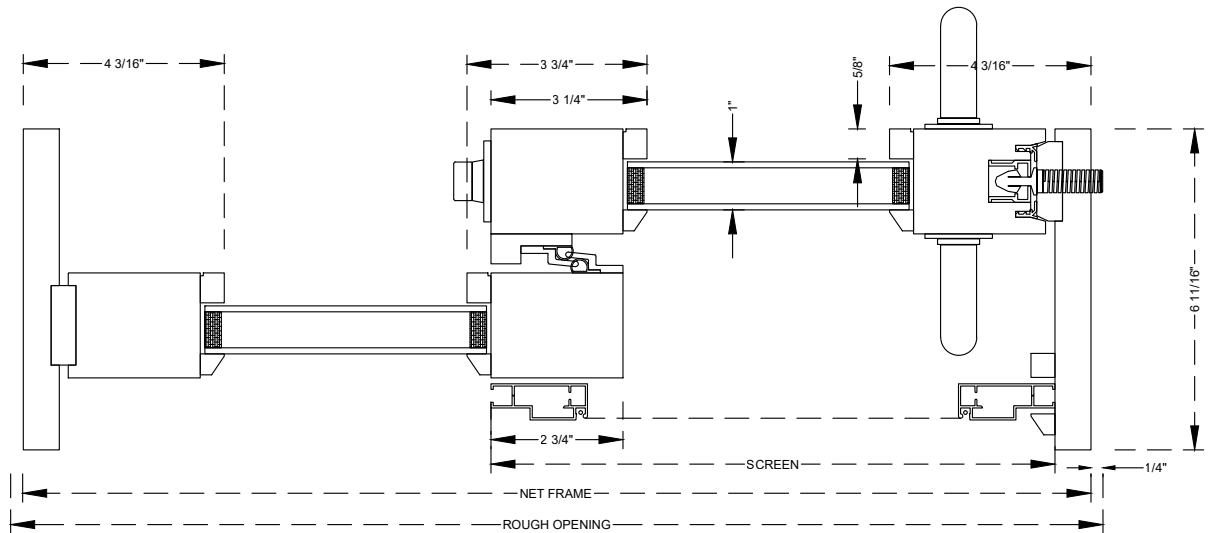

Lift/Slide Door

Section Details : BX Frame, OX, 6-11/16 Jamb

Section Details : BX Frame, XXO, 9-9/16 Jamb

Section Details : BX Frame, OXXO, 6-11/16 Jamb

Lift/Slide Door

Section Details : BX Frame, OX, 6-11/16" Jamb Contemporary Sash Square Detail
SCALE: 3" = 1'-0"

Jamb and Interlock

Lift/Slide Door

Section Details : BX Frame, XX0, 9-9/16" Jambs

SCALE: 3" = 1'-0"

Jambs and Interlock

Head & Sill

Lift/Slide Door

Section Details : BX Frame, OXXO, 6-11/16" Jambs

SCALE: 3" = 1'-0"

Jambs and Interlock

Head & Sill