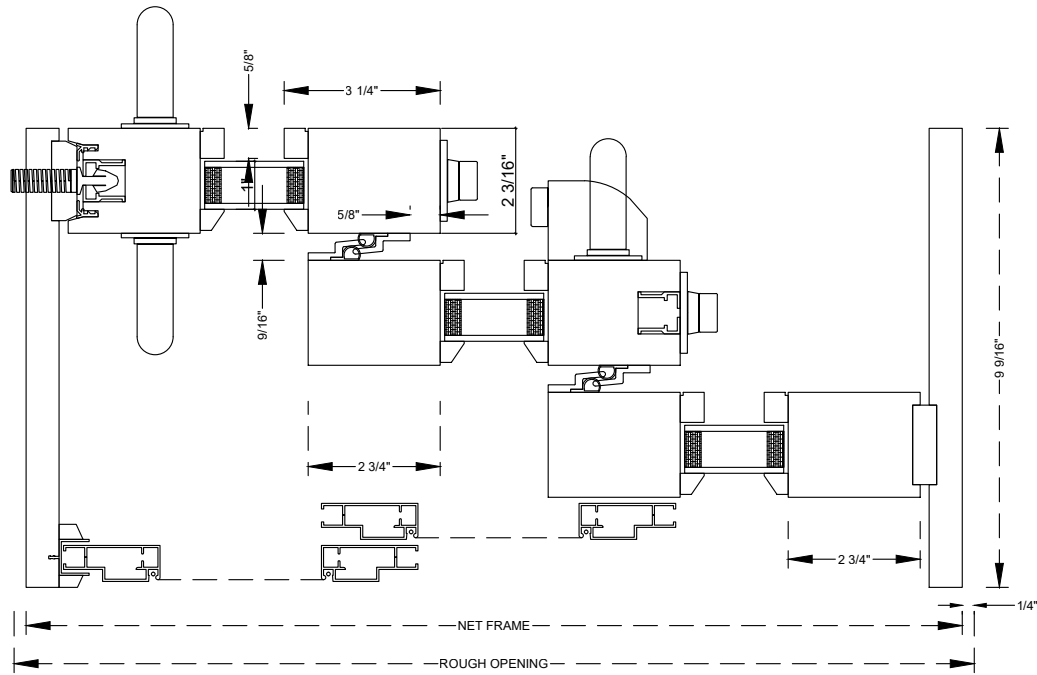

Lift/Slide Door

Section Details : BX Frame, OX, 6-11/16 Jamb

Section Details : BX Frame, XXO, 9-9/16 Jamb

Section Details : BX Frame, OXXO, 6-11/16 Jamb

Lift/Slide Door

Section Details : BX Frame, OX, 6-11/16" Jamb Contemporary Sash Square Detail
SCALE: 3" = 1'-0"

Jamb and Interlock

Lift/Slide Door

Section Details : BX Frame, XX0, 9-9/16" Jambs

SCALE: 3" = 1'-0"

Jambs and Interlock

Head & Sill

Lift/Slide Door

Section Details : BX Frame, OXXO, 6-11/16" Jambs

SCALE: 3" = 1'-0"

Jambs and Interlock

Head & Sill