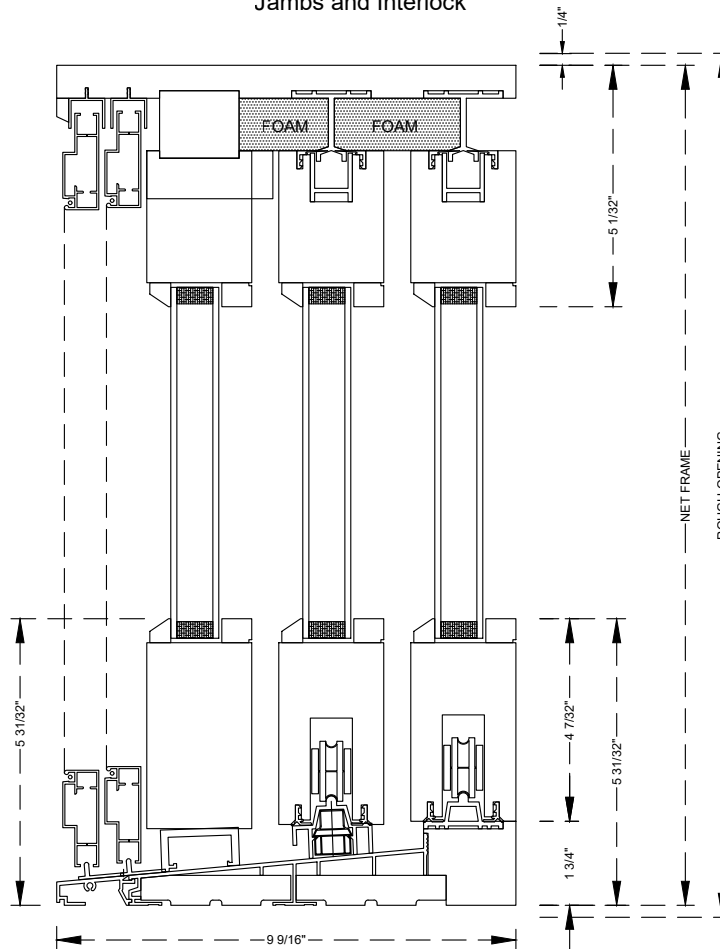

Lift/Slide Door

Section Details : BX Frame, OX, 6-11/16 Jamb

Section Details : BX Frame, XXO, 9-9/16 Jamb

Section Details : BX Frame, OXXO, 6-11/16 Jamb

Lift/Slide Door

Section Details : BX Frame, OX, 6-11/16" Jamb Contemporary Sash Square Detail
SCALE: 3" = 1'-0"

Jamb and Interlock

Lift/Slide Door

Section Details : BX Frame, XX0, 9-9/16" Jambs

SCALE: 3" = 1'-0"

Jambs and Interlock

Head & Sill

Lift/Slide Door

Section Details : BX Frame, OXXO, 6-11/16" Jambs

SCALE: 3" = 1'-0"

Jambs and Interlock

Head & Sill