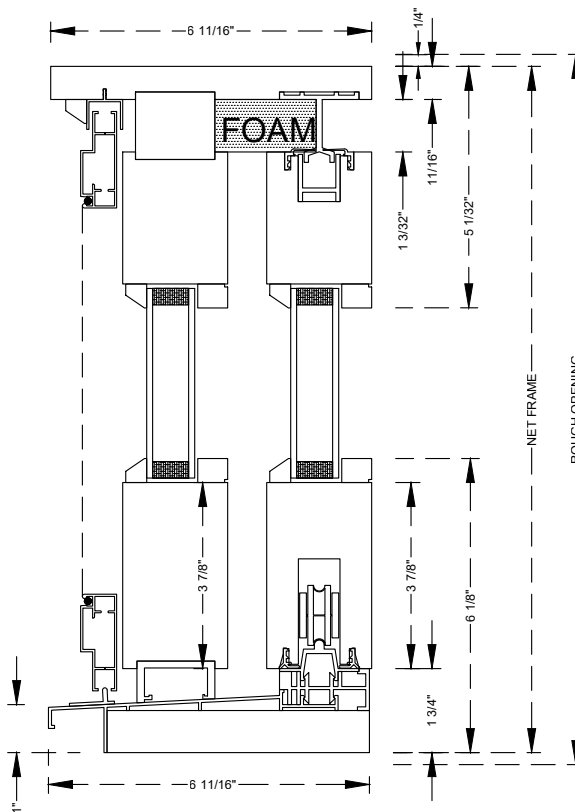

Lift/Slide Door

Section Details : BX Frame, OX, 6-11/16 Jamb

Section Details : BX Frame, XXO, 9-9/16 Jamb

Section Details : BX Frame, OXXO, 6-11/16 Jamb

Lift/Slide Door

Section Details : BX Frame, OX, 6-11/16" Jamb Contemporary Sash Square Detail
SCALE: 3" = 1'-0"

Jamb and Interlock

Lift/Slide Door

Section Details : BX Frame, XX0, 9-9/16" Jambs

SCALE: 3" = 1'-0"

Jambs and Interlock

Head & Sill

Lift/Slide Door

Section Details : BX Frame, OXXO, 6-11/16" Jambs

SCALE: 3" = 1'-0"

Jambs and Interlock

Head & Sill